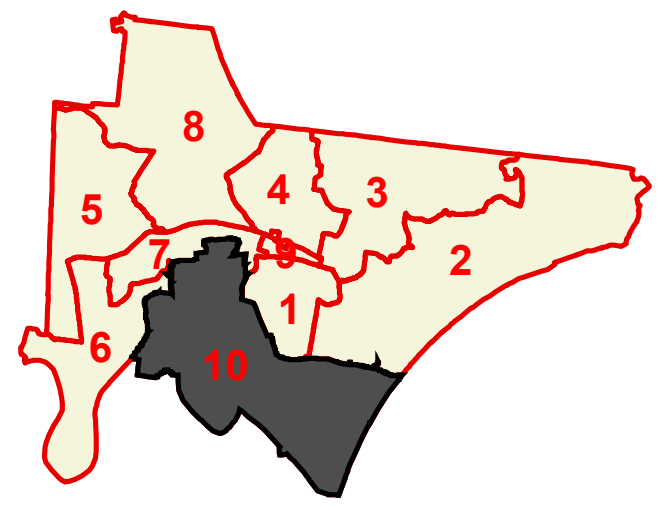

Trousdale County

County Commission District 10

TOTAL POPULATION	900
DEVIATION	-11
% DEVIATION	-1.2%
WHITE POPULATION	836
% WHITE	92.9%
BLACK POPULATION	28
% BLACK	3.1%
OTHER POPULATION	36
% OTHER	4%
HISPANIC POPULATION	17
% HISPANIC	1.9%

-  County Commission District
-  Interstates
-  U.S. Highway
-  State Highway
-  Local Roads
-  Pipeline (Incomplete)
-  Powerline (Incomplete)
-  Stream
- City, Town**
-  City, Town
-  County

This map is provided as a public service and is for informational purposes only. It is not an endorsement or approval by the Comptroller of the Treasury of any proposed district boundaries contained herein.
Created On: 10/20/2021