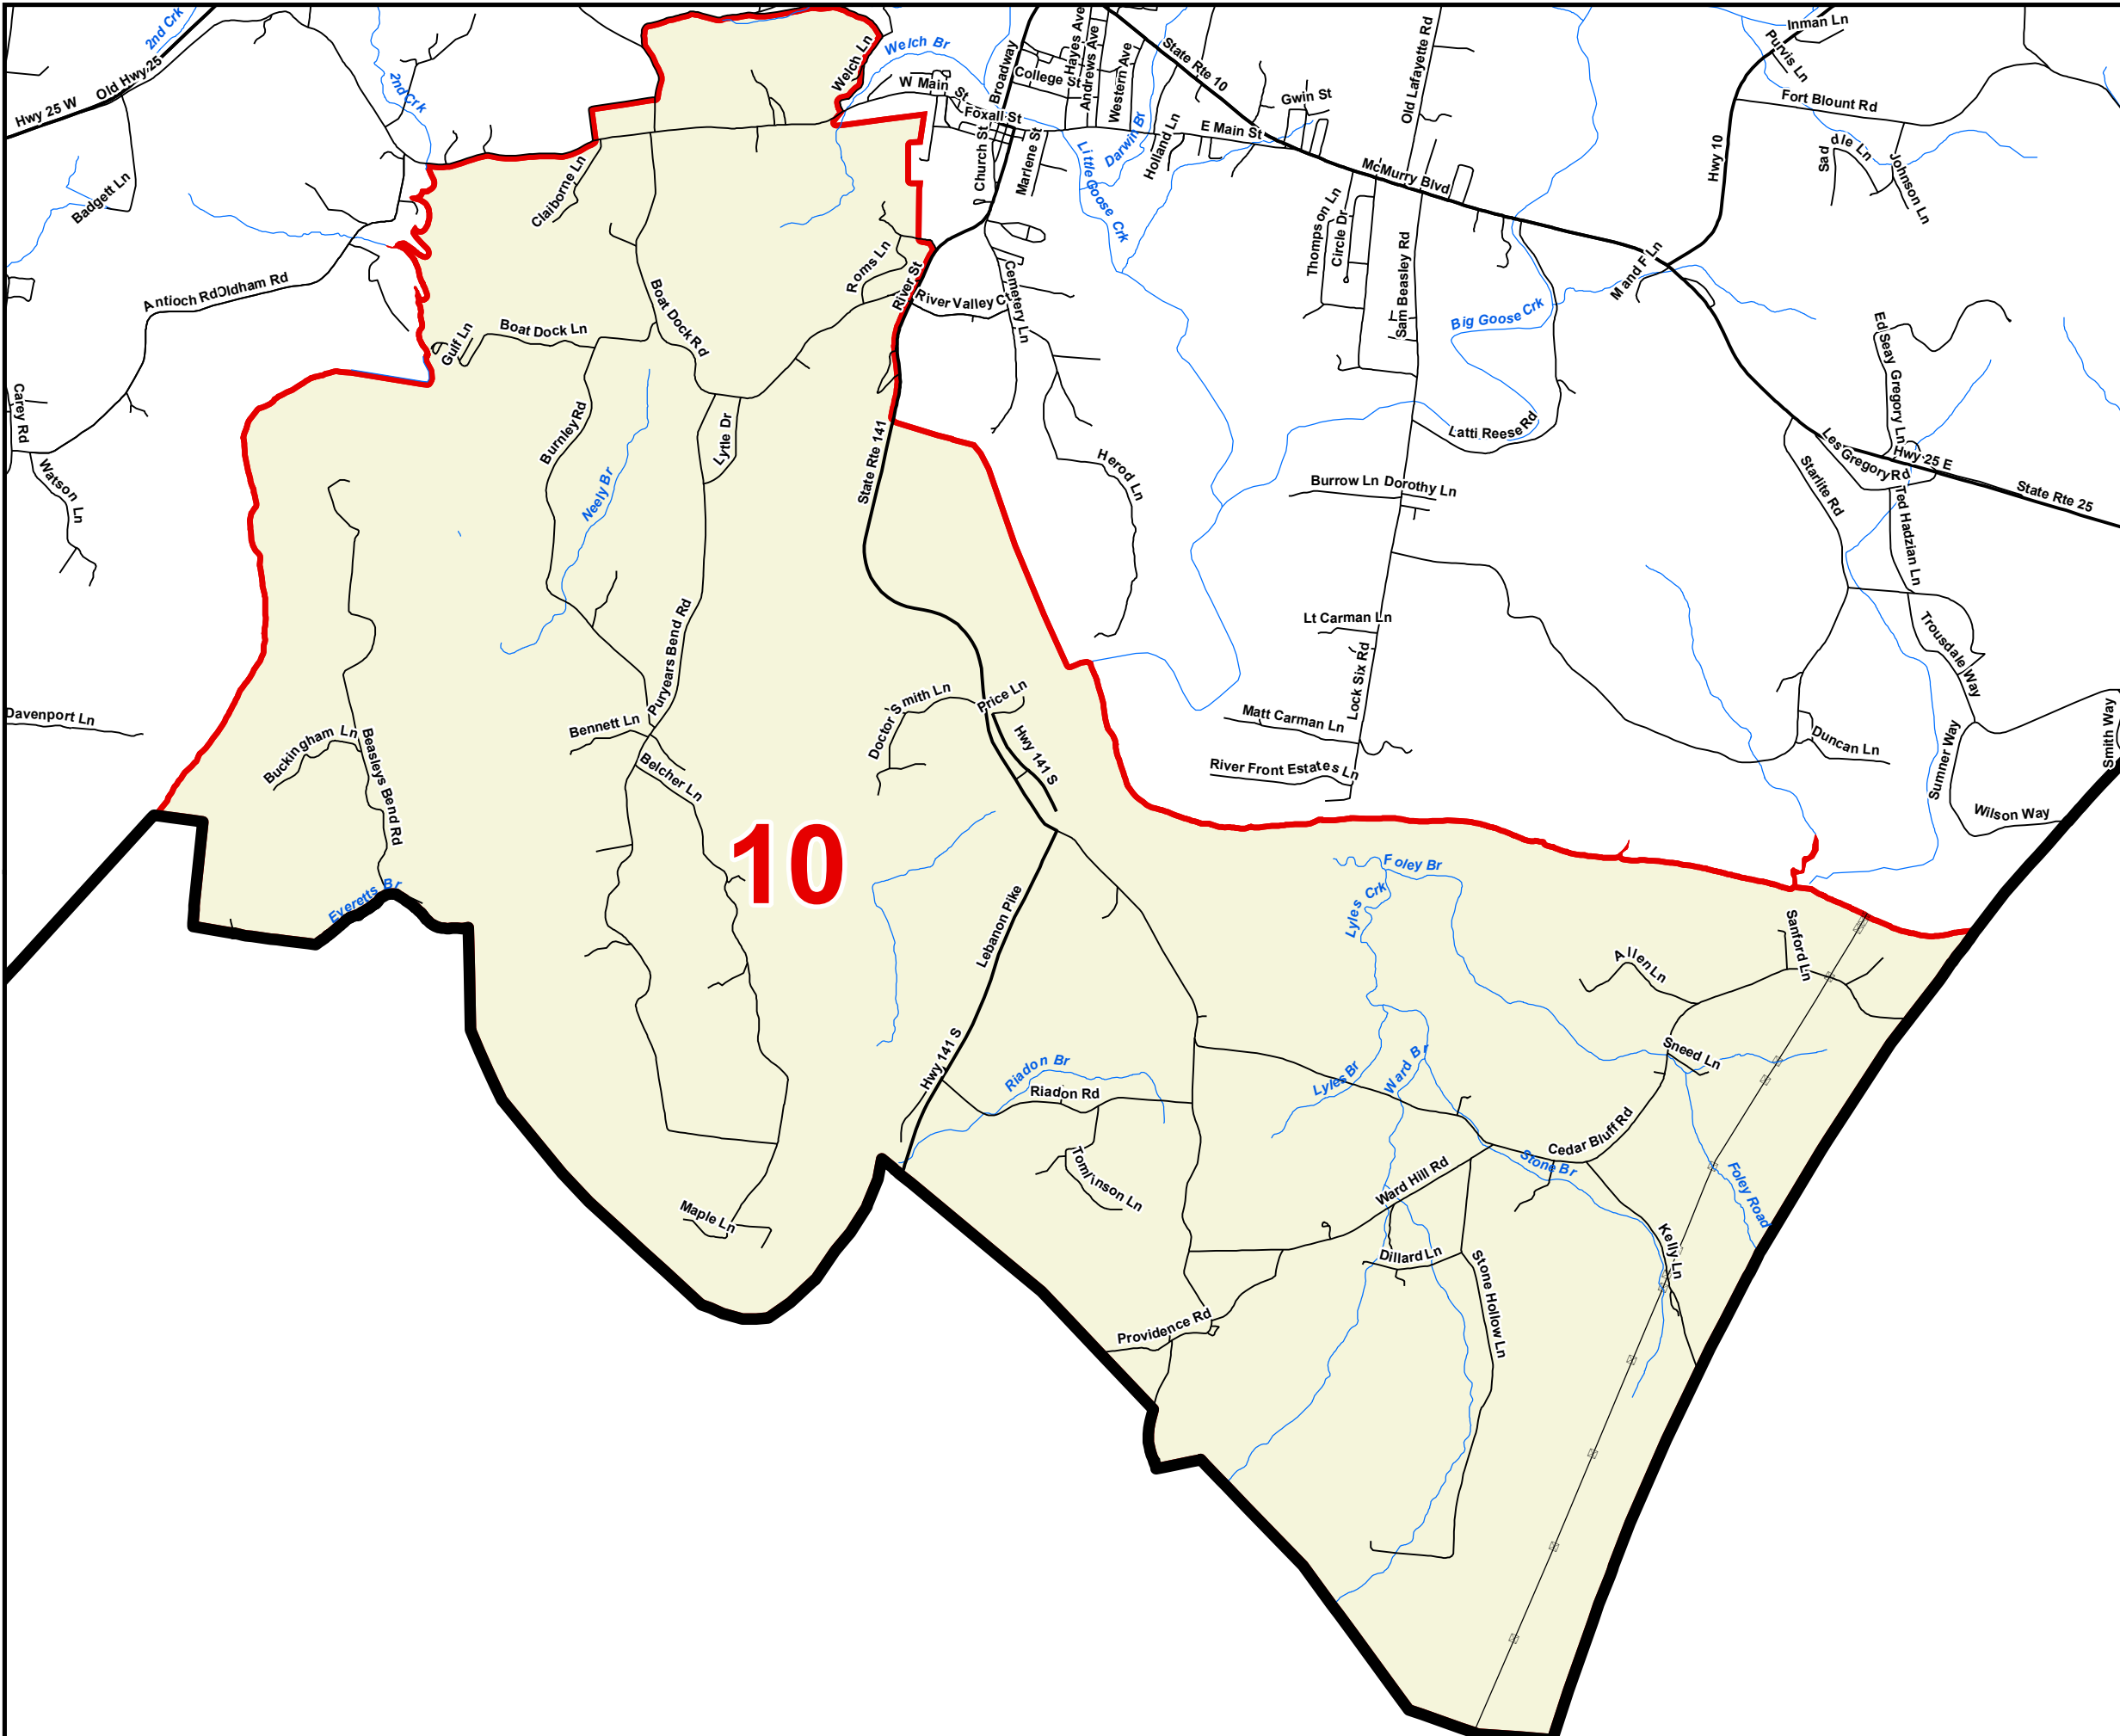

Trousdale County

County Commission District 10

TOTAL POPULATION	900
DEVIATION	-11
% DEVIATION	-1.2%
WHITE POPULATION	836
% WHITE	92.9%
BLACK POPULATION	28
% BLACK	3.1%
OTHER POPULATION	36
% OTHER	4%
HISPANIC POPULATION	17
% HISPANIC	1.9%

-  County Commission District
-  Interstates
-  U.S. Highway
-  State Highway
-  Local Roads
-  Pipeline (Incomplete)
-  Powerline (Incomplete)
-  Stream
- City, Town**
-  City, Town
-  County

This map is provided as a public service and is for informational purposes only. It is not an endorsement or approval by the Comptroller of the Treasury of any proposed district boundaries contained herein.
Created On: 10/20/2021